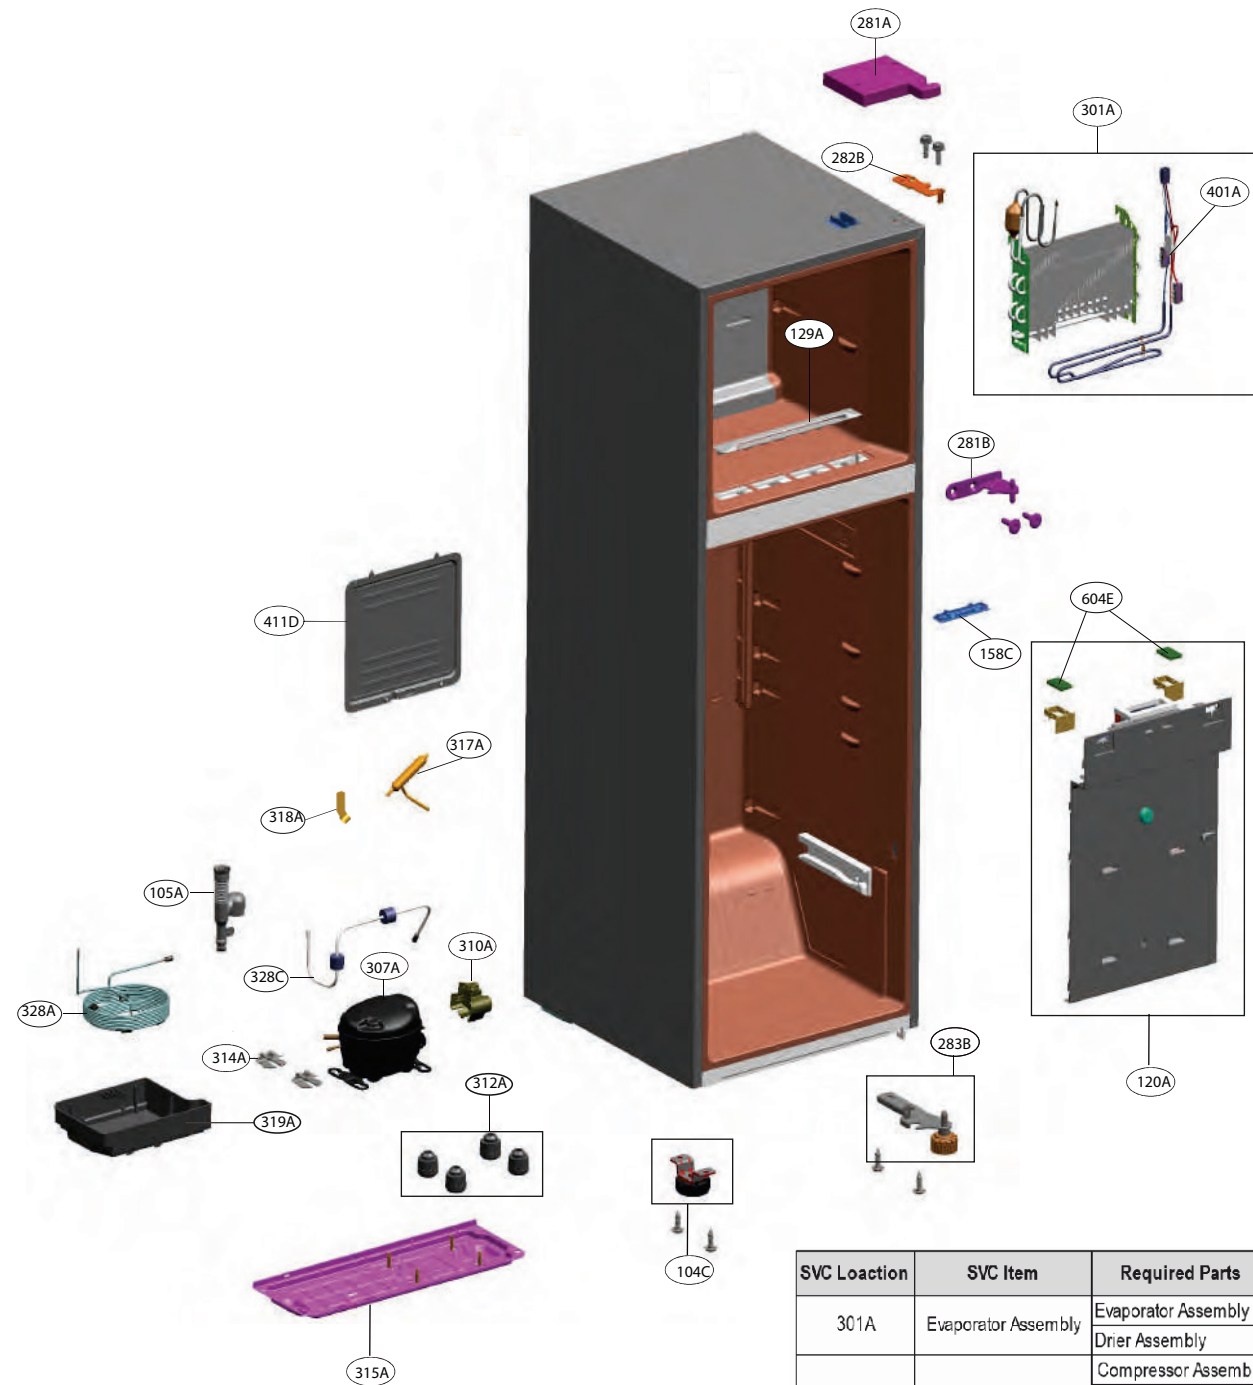

10. EXPLODED VIEW & REPLACEMENT PARTS LIST

411B

411A

406C

409B

| SVC Location | SVC Item | Required Parts | P/No. |
|--------------|---------------------|---------------------|-------------|
| 301A | Evaporator Assembly | Evaporator Assembly | ADL76***** |
| | | Drier Assembly | ADH73***** |
| 307A | Compressor Assembly | Compressor Assembly | TCA37***** |
| | | Overload Protect | 6750CL***** |
| | | Drier Assembly | ADH73***** |
| 328A | Pipe Assembly,Joint | Pipe Assembly,Joint | AGR30***** |
| | | Drier Assembly | ADH73***** |
| 328C | Pipe Assembly,Joint | Pipe Assembly,Joint | AGR30***** |
| | | Drier Assembly | ADH73***** |